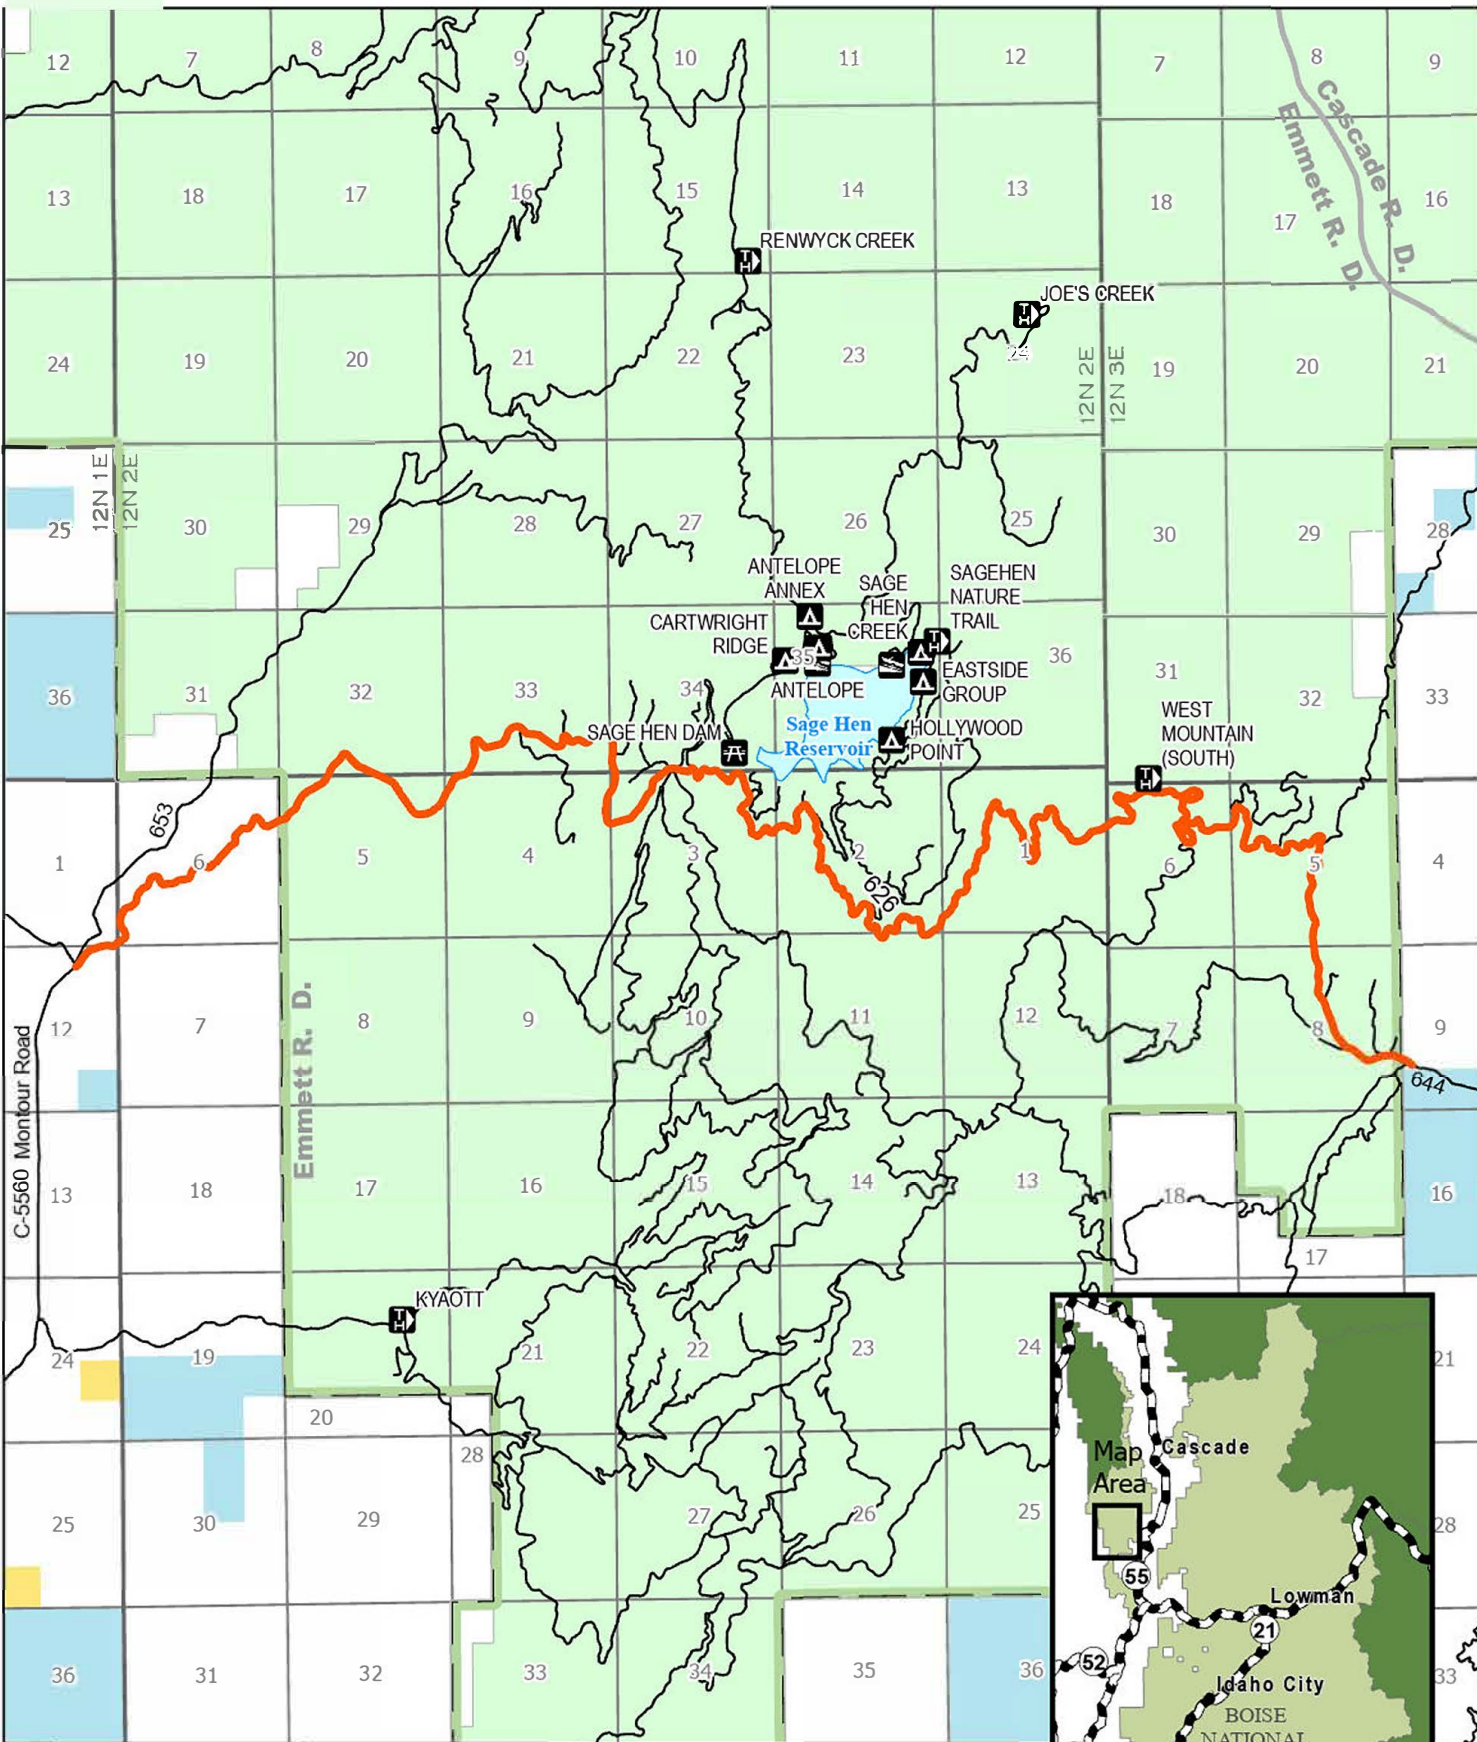

# Boise National Forest

Emmett Ranger District  
NFS Road #626  
Order Number - 0402-06-55

- Boating Site
- Campground
- Picnic Site
- Trailhead
- Road
- Described Road
- Lake/Reservoir
- FS Ownership
- BLM
- State
- Forest Boundary