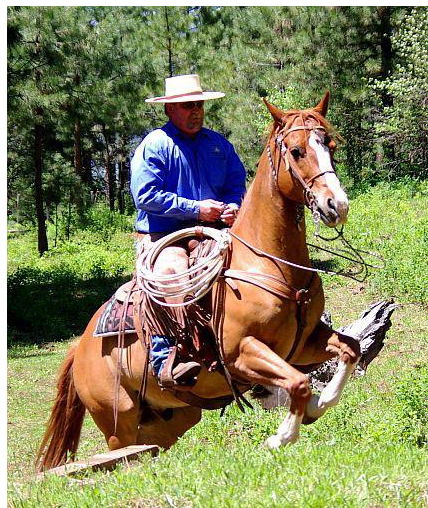

Heartland Back Country Horsemen of Idaho

Mountain Trail Challenges

An event put on by the Heartland chapter of Back Country Horsemen of Idaho. The partnership with your horse will test your skill as you negotiate natural trail Obstacles that are found in the mountains at Whitetail Ridge in Meadows Valley. All skill levels of riders are welcome at this non-competitive event! Come join us for the fun! Stick Horse course for kids too!

June 15, 2013

Gloria Pippin— gapippin@ctcweb.net / 208-741-9000

Al Becker—ahbecker@frontiernet.net / 208-634-2346

Contact Gloria or Al for info on fees, stabling, etc.

Heartland web address: bchi.org

Trail clinic by Idaho Horseman, Kieran Donahue
June 14th, the day before the Mt. Trail Challenge
Contact Kieran at knjdonahue@aol.com / 208-8418844