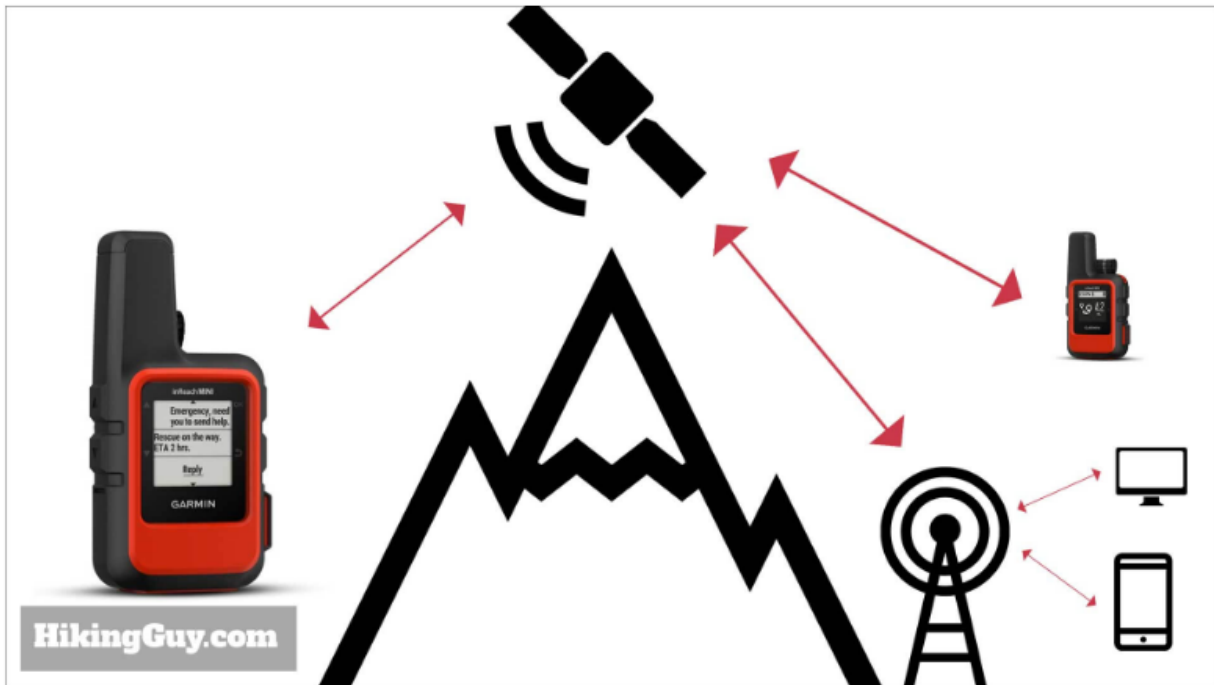

Garmin inReach Mini <https://hikingguy.com/hiking-gear/in-depth-garmin-inreach-mini-review/>

Video <https://www.youtube.com/watch?v=yMU8xVeHARo>

Garmin inReach Explorer <https://hikingguy.com/hiking-gear/in-depth-garmin-inreach-explorer-review/>

Spot X review <https://gearjunkie.com/spot-x-2-way-satellite-messenger-review> Video <https://www.youtube.com/watch?v=PCYu-IXrnTM>

Spot X home page: <https://www.findmespot.com/en/index.php?cid=120>

What Does the Garmin inReach Mini Do?

The Garmin inReach Mini works where cell phones don't, using a satellite connection to communicate with other devices, including non-satellite ones like phones and email.

The Garmin inReach is a two-way satellite communicator that works where cell phones don't. It uses the [Iridium satellite network](#), which has pole-to-pole coverage, to send and receive data. If you don't ever hike out of cellphone range, you don't need a device like this. But if you hike out of phone range as many of us do, this palm-sized device can save your life.

The onboard GPS can send your position with every message, and you can also use it for some basic navigation functions (more later). It's impact-resistant and rated IPX7 waterproof, which means it's built for the outdoors (unlike most cell phones). I have full tech specs and unboxing images later, along with a how-to guide.