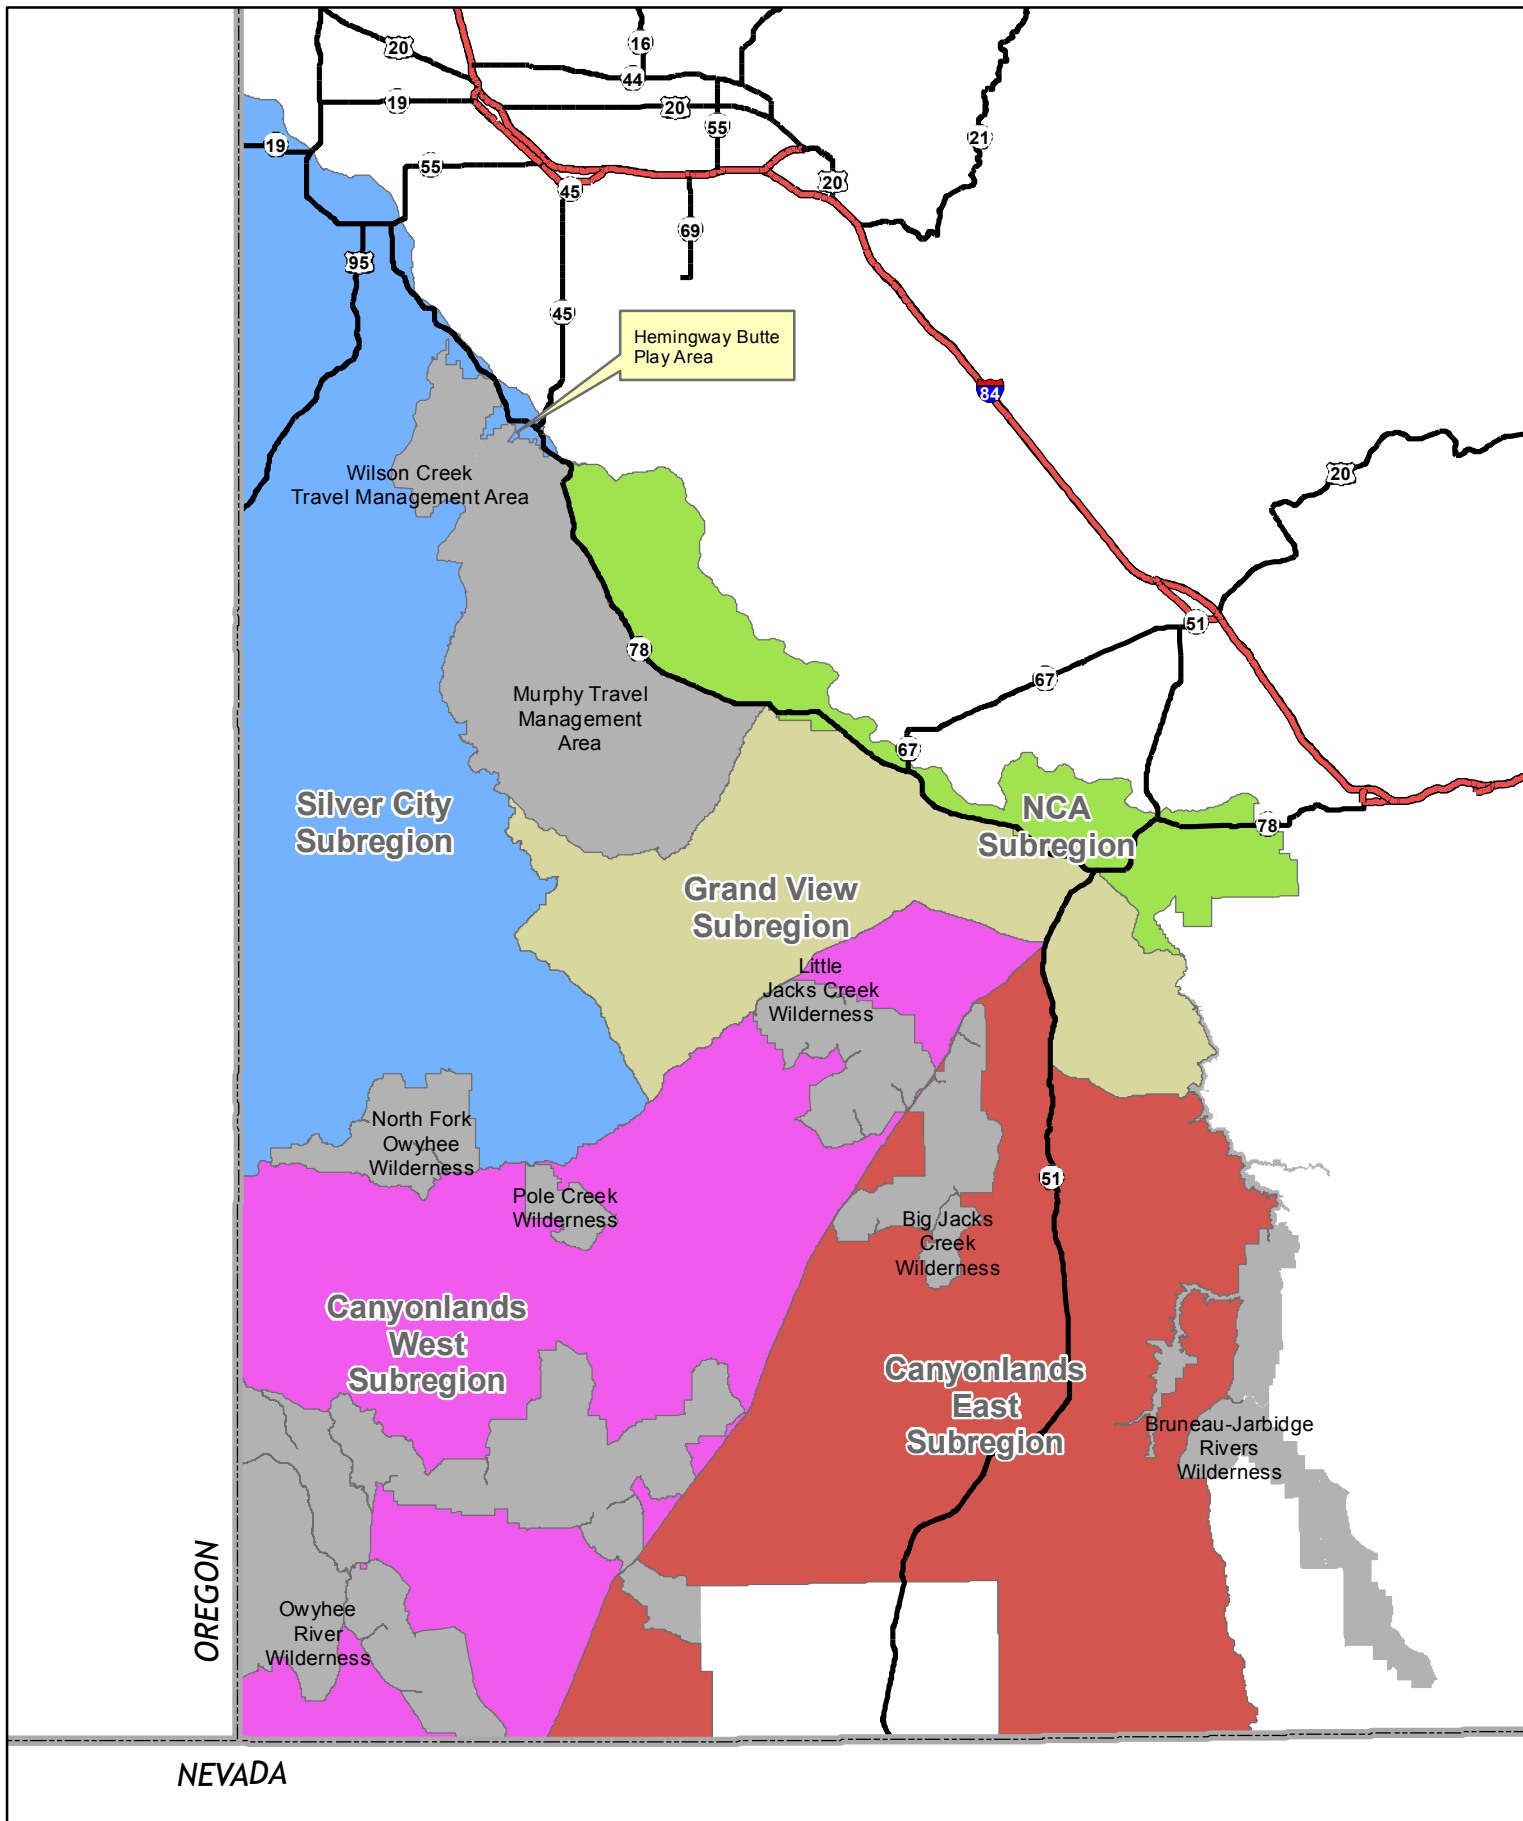

Owyhee County Travel Management

No warranty is made by the Bureau of Land Management. The accuracy, reliability, or completeness of these data for individual use with other data is not guaranteed.

Printed by:
 BLM Owyhee Field Office
 20 First Avenue West
 Marsing, Idaho 83639

Map Date: 11/30/2015